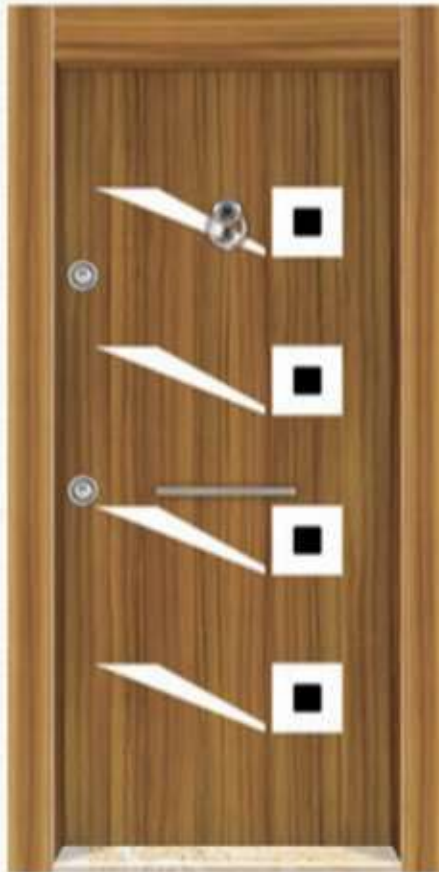

2417 Lüks Laminant Seri
Luxury Laminate Serie