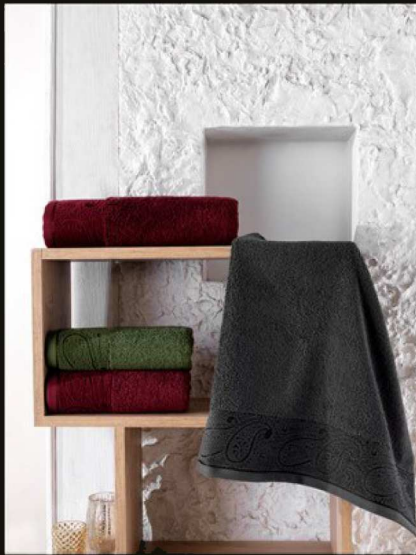

Towels

Hesperia