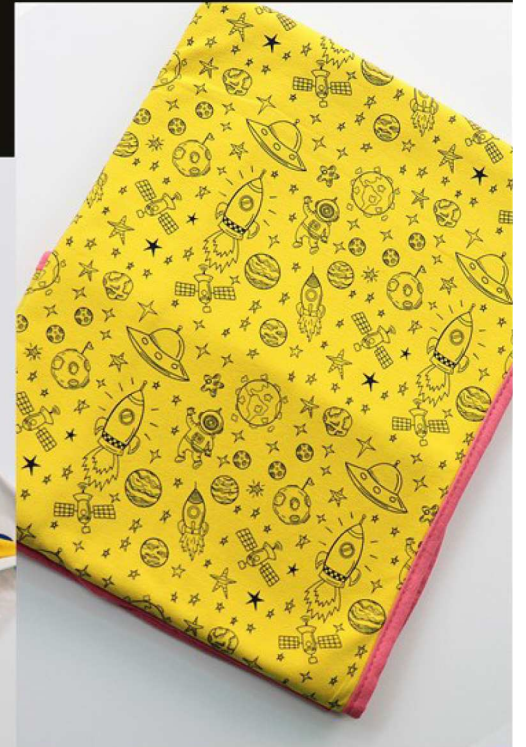

Baby Swaddle

Dog

Dinosaur

Bear Beige

Bear Cream

Product Feature

- 100% Cotton Towel Fabric
- Embroidered Pattern
- Ultra Soft Touch
- 100x100cm Size
- Different Models and Colors

Baby Muslin Cover

Heart

Ship

Cactus

Owl

Stars

Product Feature

- 100% Bamboo Muslin Fabric
- Reactive Printed Pattern
- Ultra Soft Touch
- 125x125cm Size
- Different Models and Colors

Baby Blanket

Giraffe

Moon

Ship

Space

Product Feature

- 100% Cotton Combed Fabric
- Reactive Printed Pattern
- Ultra Soft Touch - Double Face
- 80x80cm Size
- Different Models and Colors

Other

Other Textile and Special production