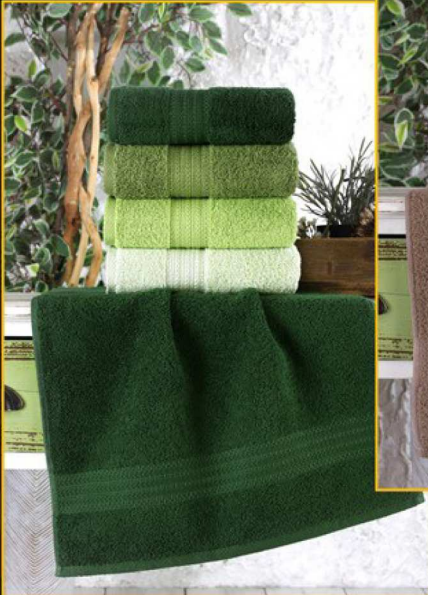

Towels

Green

Light Brown

Anthracite

Orange

Dark Brown

Product Feature
100% Cotton
50x90cm and 70x140cm Size
500GSM Weight

Towels

Helen

Fate

Product Feature

- 100% Cotton
- 500 GSM Weight
- 50x90cm - 70x140cm Size
- Different Colors

Towels

Touch

Merrow

Lina

Microfiber Fabric
30x30 - 30x50 - 45x65 - 50x70cm
Different Size and Colors

Cleaning Fabric

T.Lilac

T.Blue

T.Green

T.Gray

Product Feature

Microfiber Fabric
30x30 - 30x50 - 45x65 - 50x70cm
Different Size and Colors

Baby Swaddle

Dog

Dinosaur

Bear Beige

Bear Cream

Product Feature

- 100% Cotton Towel Fabric
- Embroidered Pattern
- Ultra Soft Touch
- 100x100cm Size
- Different Models and Colors

Baby Muslin Cover