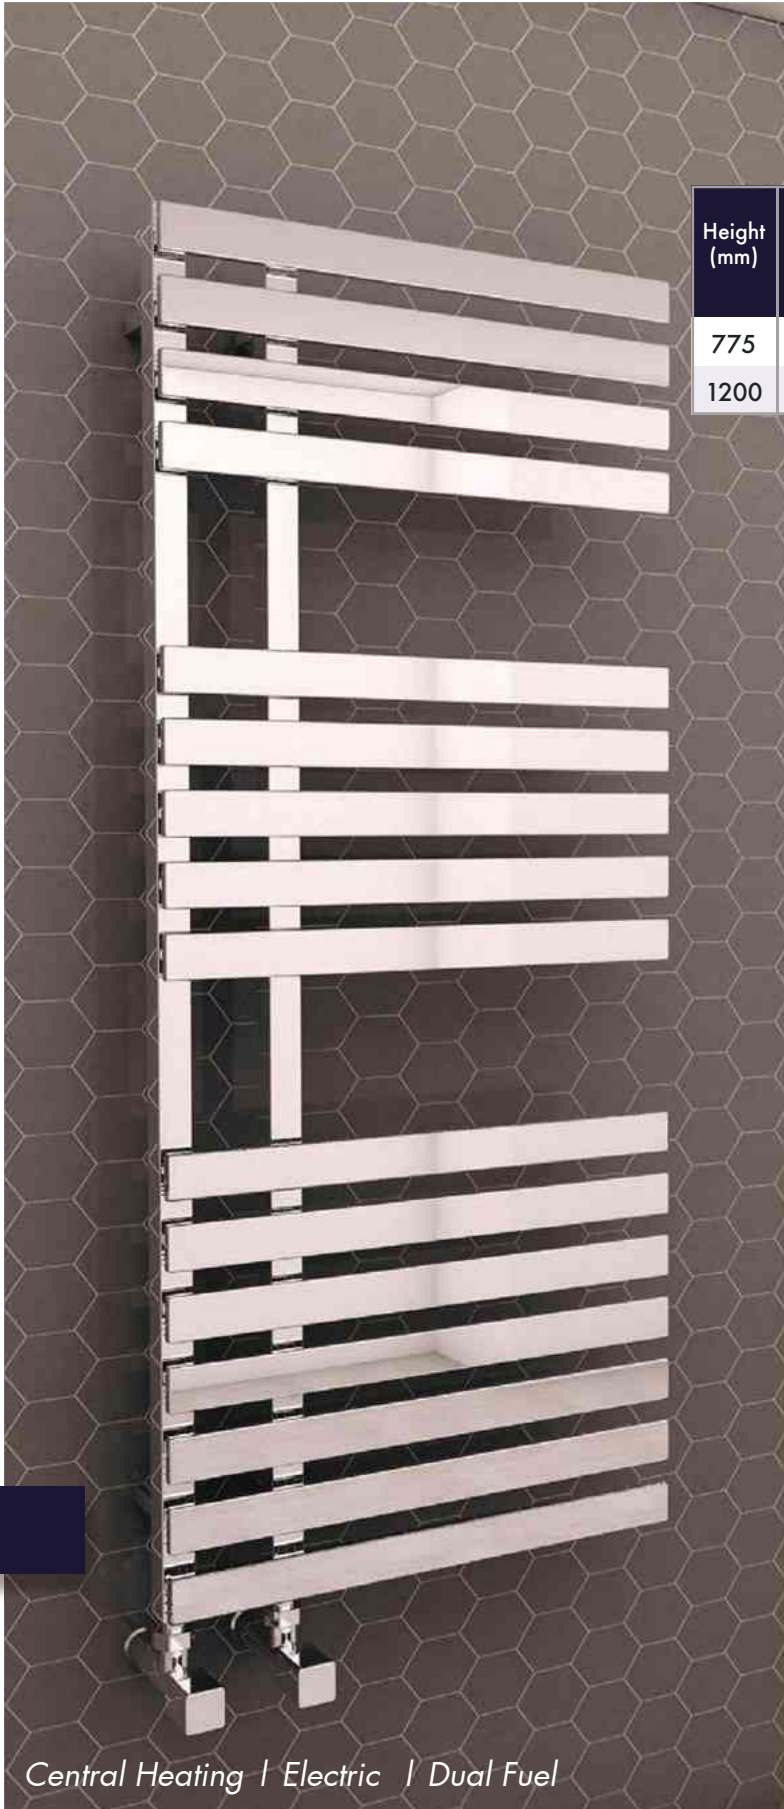

Central Heating | Electric | Dual Fuel

- Material Steel
- 5 Year Guarantee
- Next Working Day Delivery

STEEL DESIGNER RADIATORS

ELDA

Height (mm)	Width (mm)	Pipe Centres (mm)	Wall to Pipe Centres (mm)	Wall Distance (mm)	Heat Outputs Delta: T60C		RRP Prices Ex. VAT €(EURO)
					Btu	Watts	
775	500	100	65 - 80	102 - 117	1254	368	264
1200	500	100	65 - 80	102 - 117	1855	544	352