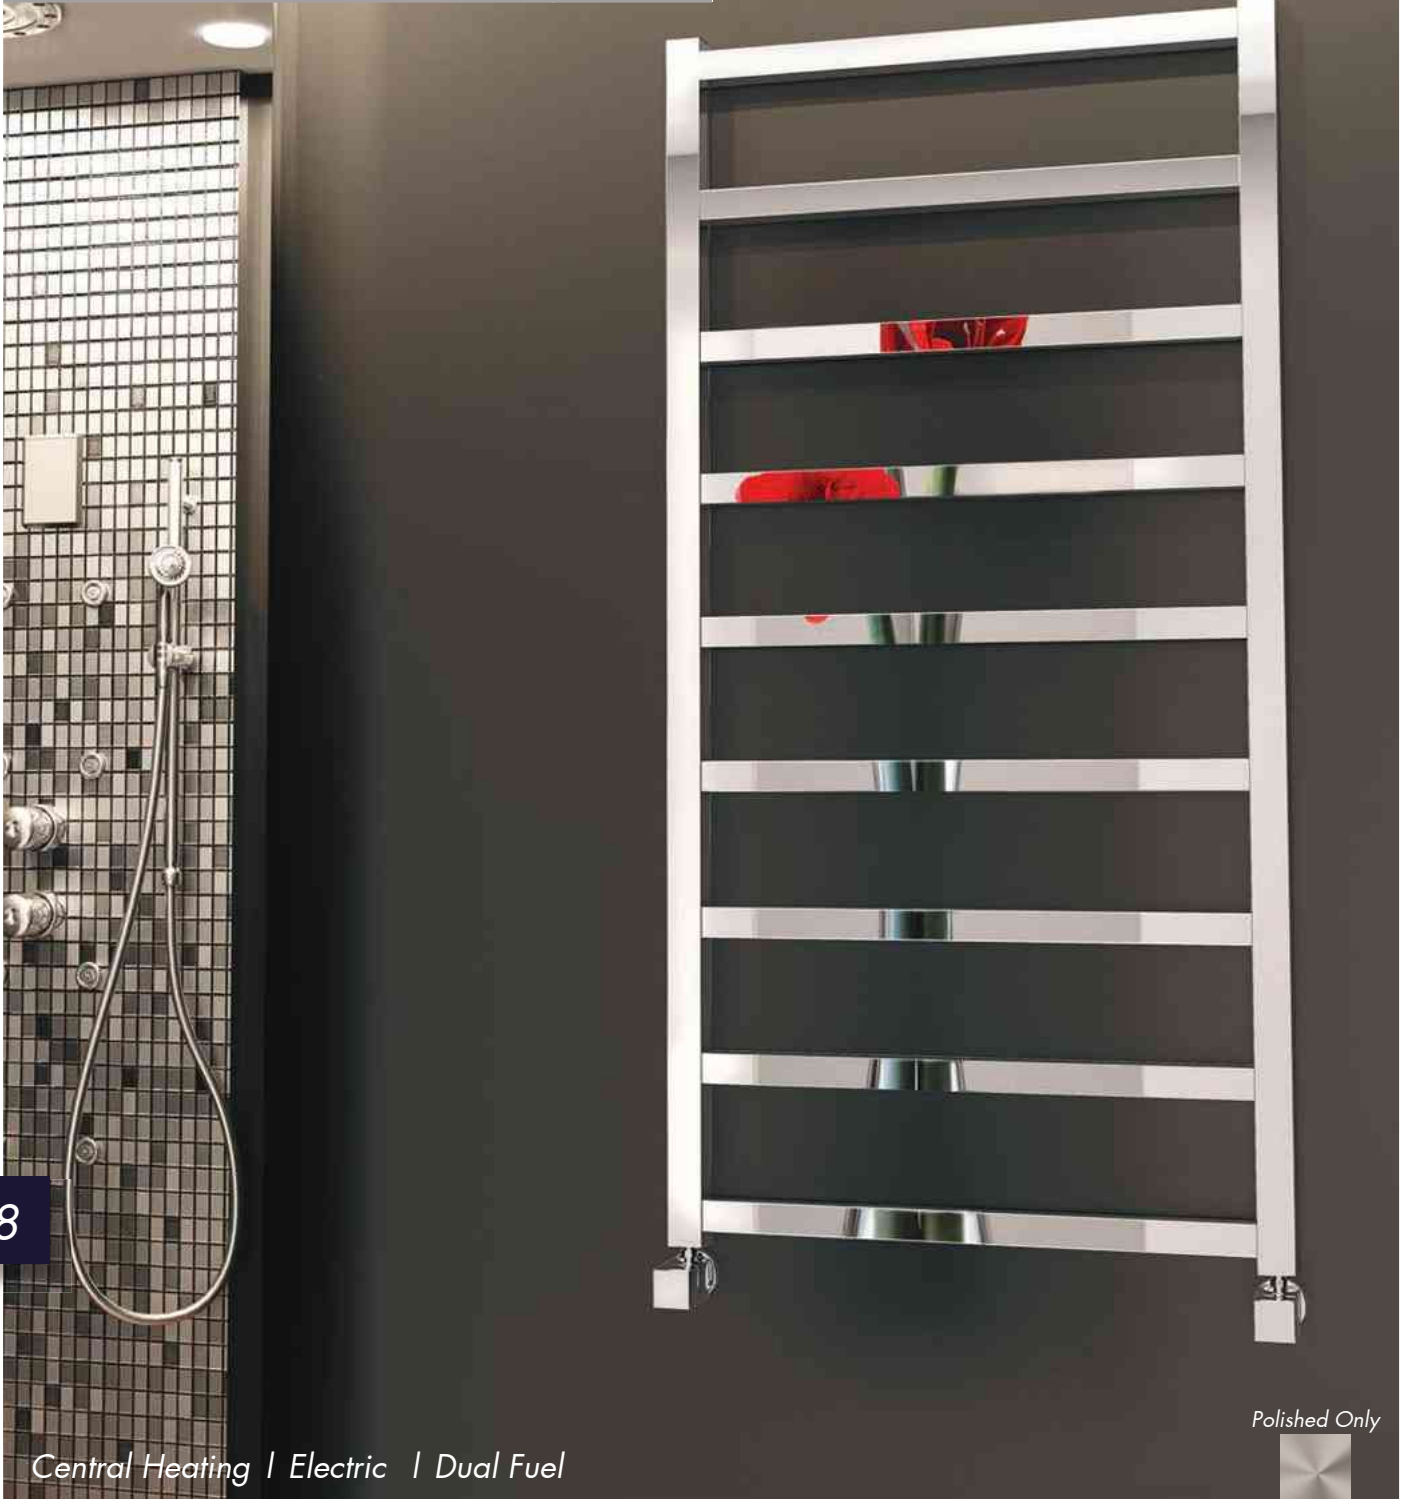

Polished Only

Central Heating | Electric | Dual Fuel
Left or right hand mounting

47

- Material Stainless Steel
- 30 Year Guarantee
- Next Working Day Delivery

STAINLESS STEEL RADIATORS

MARDAN

Height (mm)	Width (mm)	Pipe Centres (mm)	Wall to Pipe Centres (mm)	Wall Distance (mm)	Heat Outputs Delta: T60C		RRP Prices Ex. VAT €(EURO)
					Btu	Watts	
1000	500	470	80 - 95	95 - 110	1261	370	495