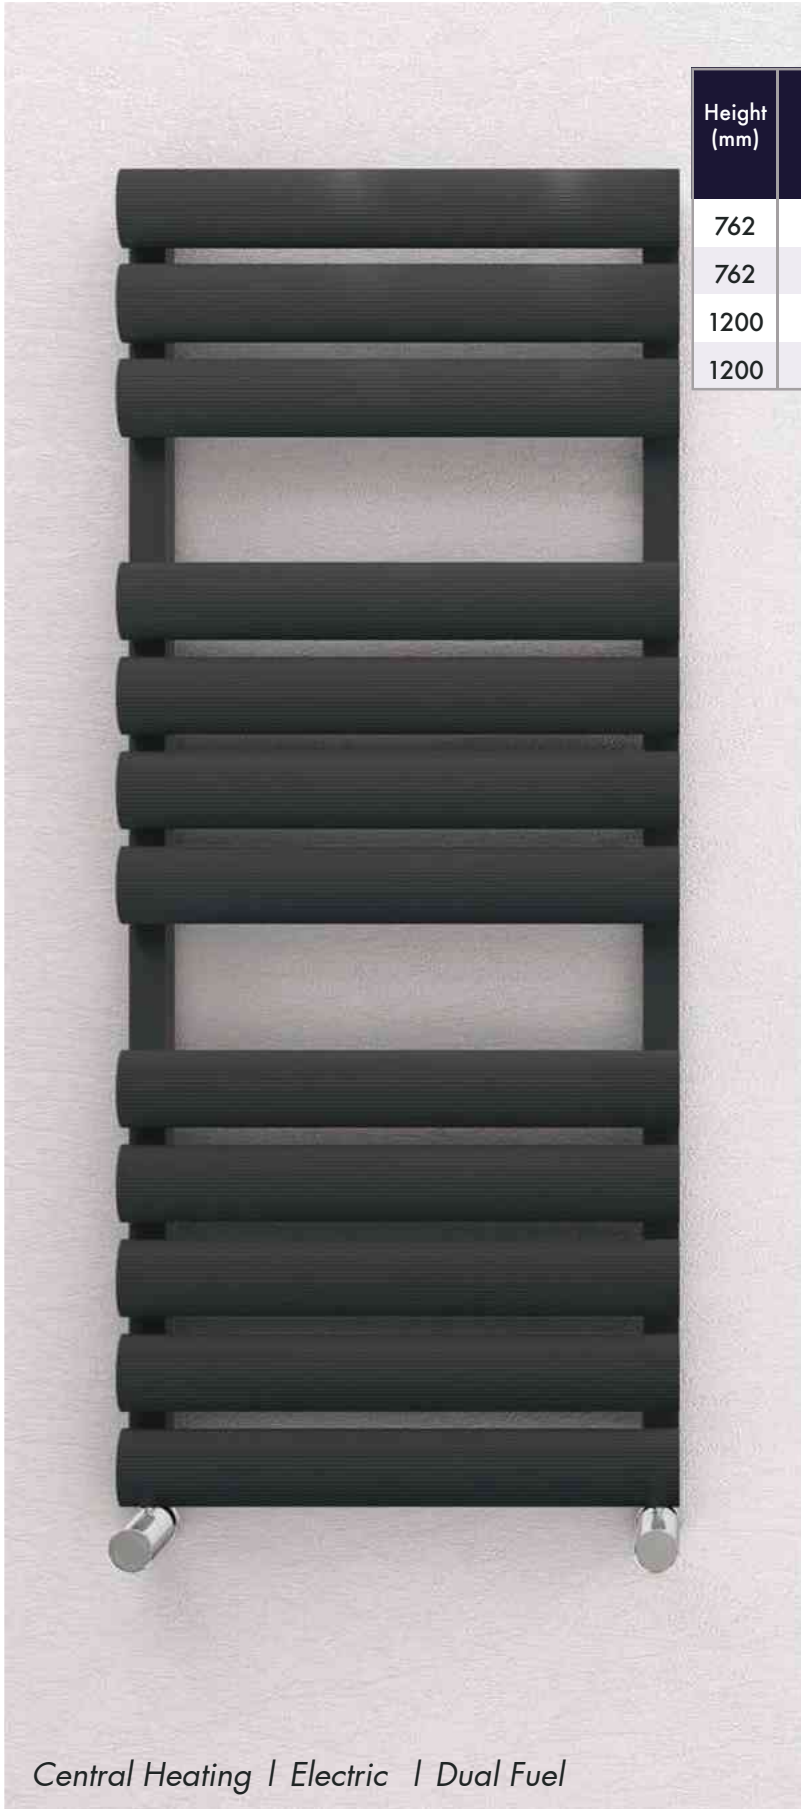

ALUMINIUM RADIATORS

Height (mm)	Width (mm)	Pipe Centres (mm)	Wall to Pipe Centres (mm)	Wall Distance (mm)	Heat Outputs Delta: T60C		RRP Prices Ex. VAT €(EURO)
					Btu	Watts	
762	500	475	61 - 71	111-121	1875	550	218
762	600	575	61 - 71	111-121	2455	719	273
1200	500	474	61 - 71	111-121	3108	911	285
1200	600	575	61 - 71	111-121	3868	1134	377

Central Heating | Electric | Dual Fuel

- Material Aluminium
- 5 Year Guarantee
- Next Working Day Delivery
- Please look at page 70 for other colour options

White Polished Anthracite