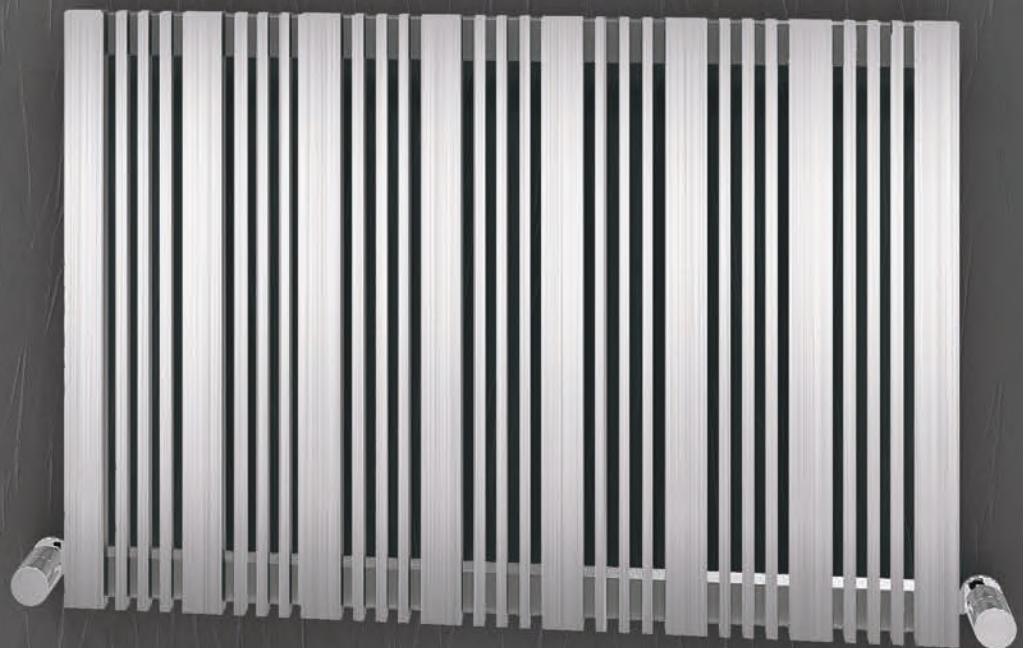

54

Central Heating

Brushed

- Material Stainless Steel
- 30 Year Guarantee
- SPECIAL ORDER ETA 8 WEEKS
- Please add/subtract 90 mm including valves for pipe centre measurement