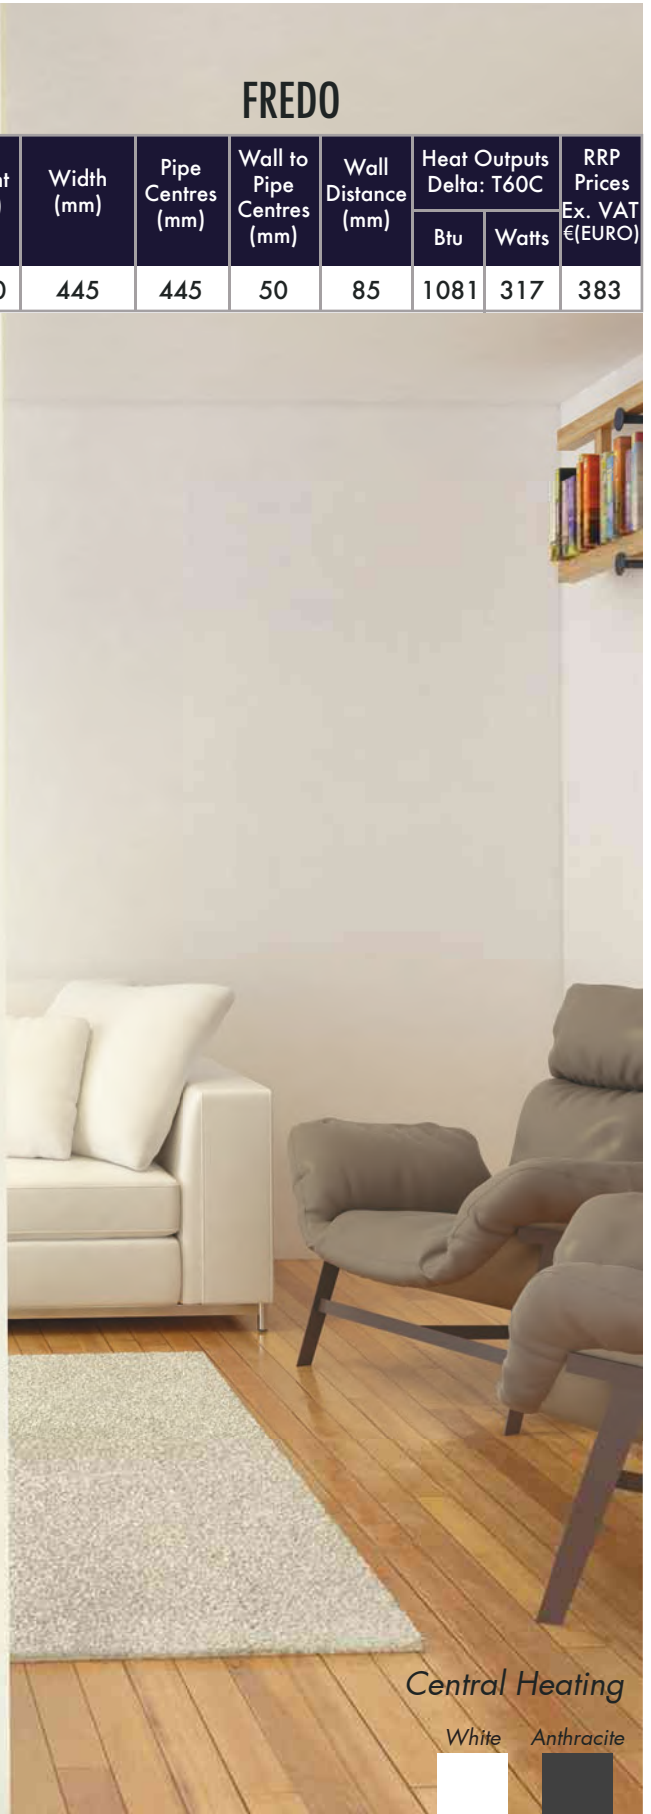

STEEL DESIGNER RADIATORS

FREDO

Height (mm)	Width (mm)	Pipe Centres (mm)	Wall to Pipe Centres (mm)	Wall Distance (mm)	Heat Outputs Delta: T60C		RRP Prices Ex. VAT €(EURO)
					Btu	Watts	
1800	445	445	50	85	1081	317	383

24

Central Heating

White Anthracite

- Material Steel
- 5 Year Guarantee
- Next Working Day Delivery

EURO NORM
EN 442

NGD